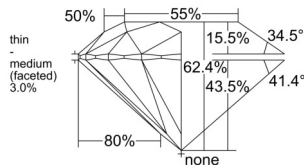

GIA®

FACSIMILE

GIA REPORT 7538782288

Verify this report at GIA.edu

GIA NATURAL DIAMOND DOSSIER®

October 24, 2025
GIA Report Number **7538782288**
Shape and Cutting Style ..... **Round Brilliant**
Measurements ..... **4.31 - 4.34 x 2.70 mm**

GRADING RESULTS

Carat Weight ..... **0.30 carat**
Color Grade ..... **D**
Clarity Grade **VVS1**
Cut Grade ..... **Excellent**

ADDITIONAL GRADING INFORMATION

Polish ..... **Excellent**
Symmetry ..... **Excellent**
Fluorescence ..... **Very Strong Blue**
Clarity Characteristics..... **Pinpoint**
Inscription(s): **GIA 7538782288**

PROPORTIONS

GRADING SCALES

GIA COLOR SCALE

COLORLESS	D
	E
	F
	G
	H
	I
	J
NEAR COLORLESS	K
	L
FAIN	M
	N
	O
	P
VERY LIGHT	Q
	R
	S
	T
	U
	V
	W
	X
	Y
LIGHT	Z

GIA CLARITY SCALE

FLAWLESS	VERY VERY SLIGHTLY INCLUDED	VVS₁	VVS₂	VS₁	VS₂	SI₁	SI₂	I₁	I₂	I₃	
											VERY SLIGHTLY INCLUDED

GIA CUT SCALE

EXCELLENT
VERY GOOD
GOOD
FAIR
POOR